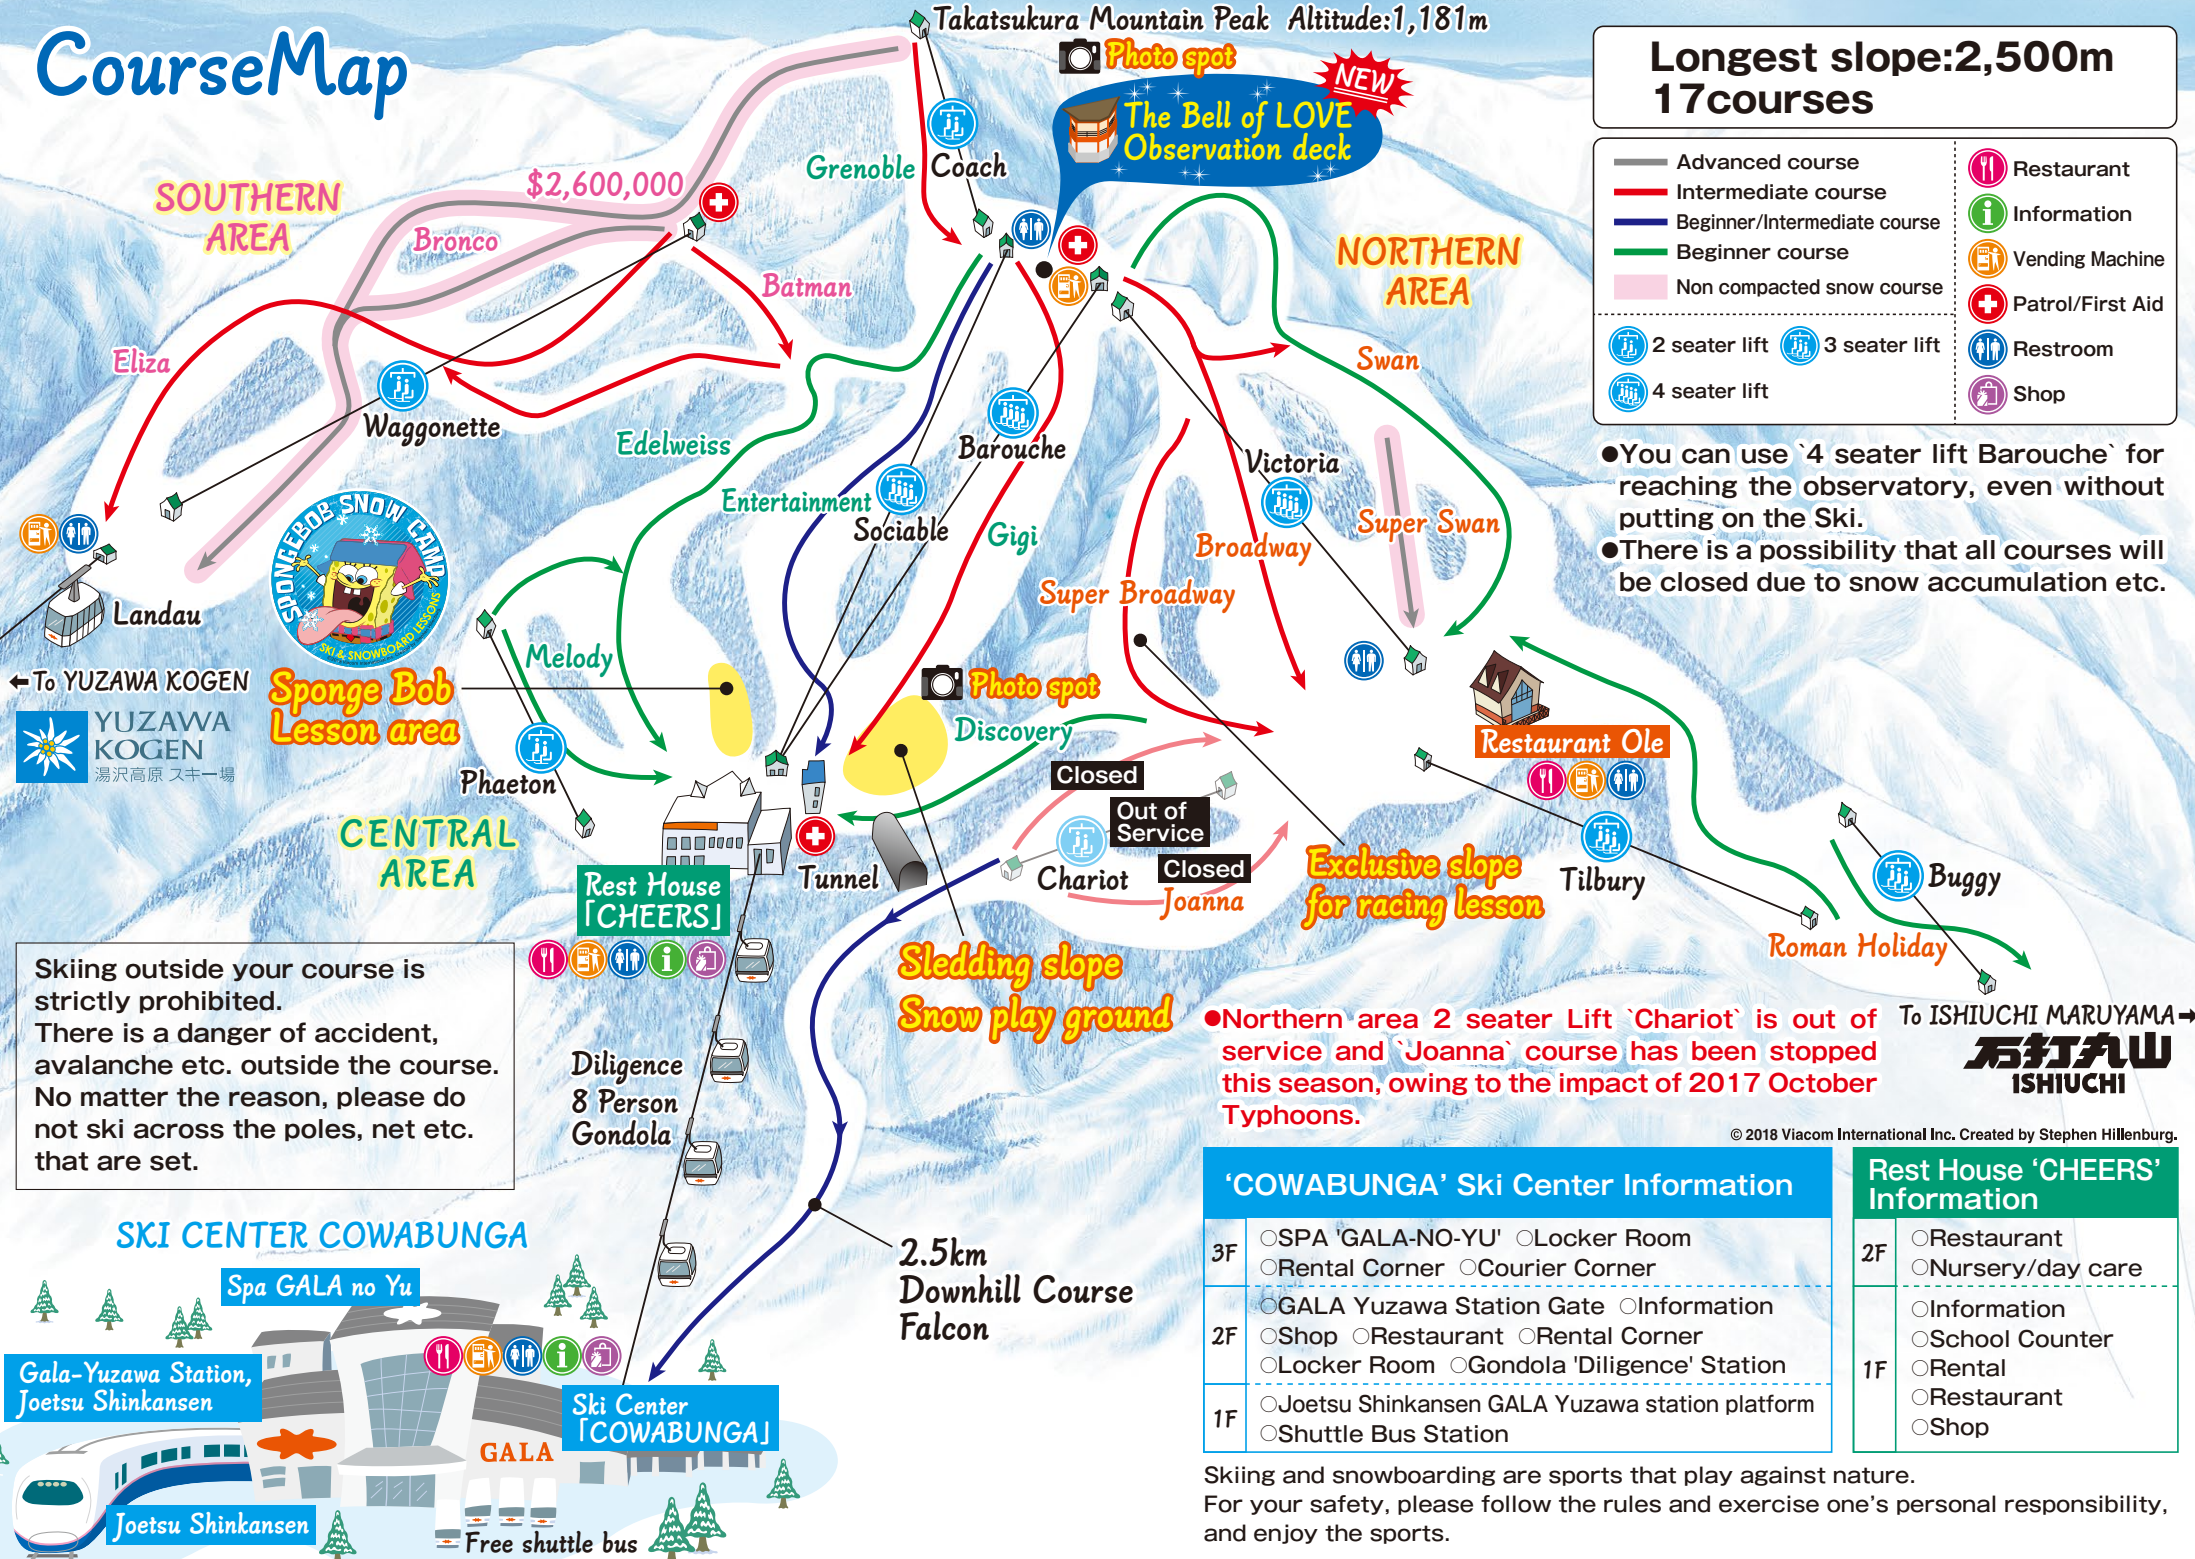

CourseMap

Longest slope: 2,500m
17 courses

— Advanced course	🍴 Restaurant
— Intermediate course	ℹ Information
— Beginner/Intermediate course	🚪 Vending Machine
— Beginner course	🚑 Patrol/First Aid
— Non compacted snow course	🚻 Restroom
🚡 2 seater lift	🛒 Shop
🚡 3 seater lift	
🚡 4 seater lift	

- You can use '4 seater lift Barouche' for reaching the observatory, even without putting on the Ski.
- There is a possibility that all courses will be closed due to snow accumulation etc.

← To YUZAWA KOGEN
YUZAWA KOGEN
湯沢高原 スキー場

Skiing outside your course is strictly prohibited. There is a danger of accident, avalanche etc. outside the course. No matter the reason, please do not ski across the poles, net etc. that are set.

● Northern area 2 seater Lift 'Chariot' is out of service and 'Joanna' course has been stopped this season, owing to the impact of 2017 October Typhoons.

To ISHIUCHI MARUYAMA →
石打丸山 ISHIUCHI

© 2018 Viacom International Inc. Created by Stephen Hillenburg.

'COWABUNGA' Ski Center Information	
3F	○SPA 'GALA-NO-YU' ○Locker Room ○Rental Corner ○Courier Corner
2F	○GALA Yuzawa Station Gate ○Information ○Shop ○Restaurant ○Rental Corner ○Locker Room ○Gondola 'Diligence' Station
1F	○Joetsu Shinkansen GALA Yuzawa station platform ○Shuttle Bus Station